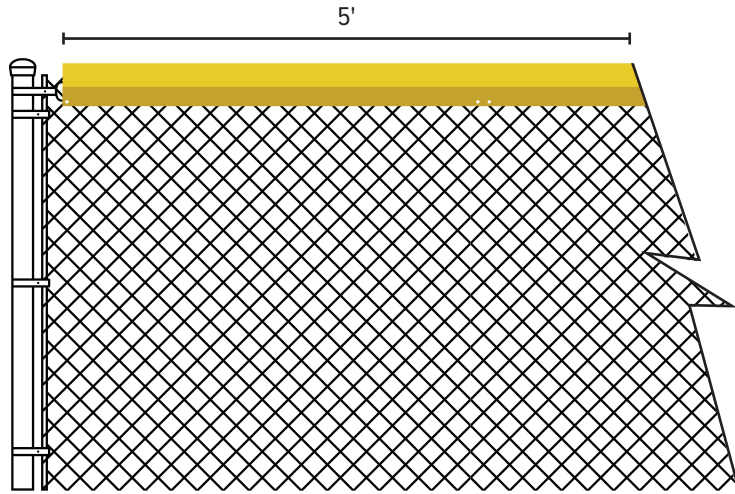

ELEVATION VIEW

FENCE COVERAGE

Package (10 sections) covers 50 linear feet.

• INTEGRATED ATTACHMENT POINTS

FENCESCREEN MATERIAL SPECIFICATIONS

MATERIAL COMPOSITION: HDPE POLYETHYLENE

PROPERTIES	RESULTS
Melt Index	.6
Density	.957
Minimum Temp.	-76° F
Maximum Temp.	238° F
Topper Width	2.5"
Topper Length	5'
Coverage Per Box	50 linear feet

DURABLE CONSTRUCTION

Thick walls and HDPE construction increase durability & product lifespan.

SECURE LOCKING w/ FASTENERS

Four attachment points on each 5' section provides security.

AVAILABLE COLORS:

SAFETY YELLOW