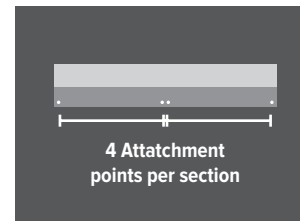

ELEVATION VIEW

FENCE COVERAGE

Package (10 sections) covers 50 linear feet.

• INTEGRATED ATTACHMENT POINTS

FENCESCREEN MATERIAL SPECIFICATIONS

MATERIAL COMPOSITION: HDPE POLYETHYLENE

PROPERTIES	RESULTS
Melt Index	.6
Density	.957
Minimum Temp.	-76° F
Maximum Temp.	238° F
Topper Width	2.5"
Topper Length	5'
Coverage Per Box	50 linear feet

DURABLE CONSTRUCTION

Thick walls and HDPE construction increase durability & product lifespan.

SECURE LOCKING w/ FASTENERS

Four attachment points on each 5' section provides security.

AVAILABLE COLORS:

SAFETY YELLOW