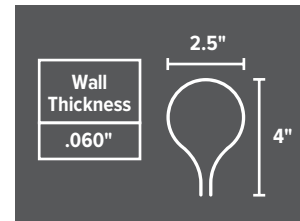

ELEVATION VIEW

FENCE COVERAGE

Package (10 sections) covers 50 linear feet.

• INTEGRATED ATTACHMENT POINTS

FENCESCREEN MATERIAL SPECIFICATIONS

MATERIAL COMPOSITION: HDPE POLYETHYLENE

PROPERTIES	RESULTS
Melt Index	.6
Density	.957
Minimum Temp.	-76° F
Maximum Temp.	238° F
Topper Width	2.5"
Topper Length	5'
Coverage Per Box	50 linear feet

DURABLE CONSTRUCTION

Thick walls and HDPE construction increase durability & product lifespan.

SECURE LOCKING w/ FASTENERS

Four attachment points on each 5' section provides security.

AVAILABLE COLORS:

SAFETY YELLOW