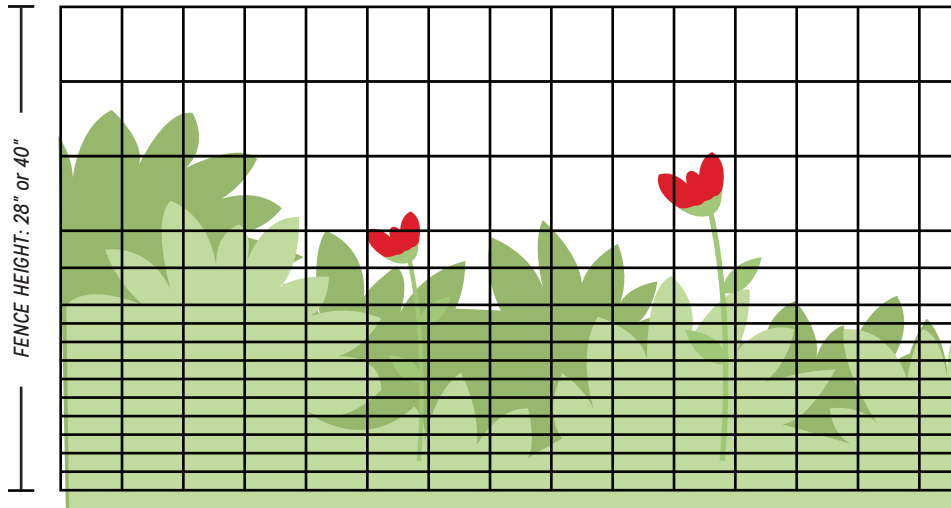

BARRIER SERIES

RABBIT AND GARDEN GUARD FENCING

Elevation View

*Illustration depicts: 28" tall x 50' long product

PRODUCT SPECIFICATIONS

FENCESCREEN PROPERTIES

PROPERTIES	RESULTS	
------------	---------	--

Dimensions	50' wide x 28" tall	50' wide x 40" tall
Thickness	0.0625"	0.0625"
Tensile Strength	58750 psi	58750 psi