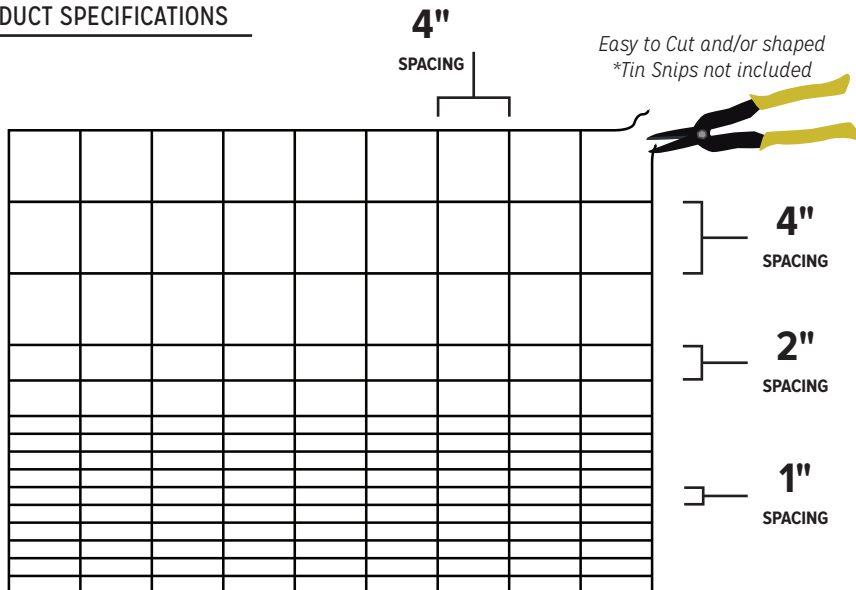

BARRIER SERIES

RABBIT AND GARDEN GUARD FENCING

Elevation View

*Illustration depicts: 28" tall x 50' long product

PRODUCT SPECIFICATIONS

FENCESCREEN PROPERTIES

PROPERTIES	RESULTS	
------------	---------	--

Dimensions	50' wide x 28" tall	50' wide x 40" tall
Thickness	0.0625"	0.0625"
Tensile Strength	58750 psi	58750 psi