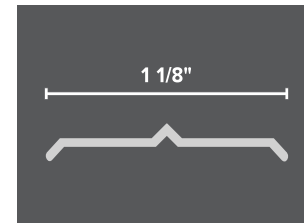

**ELEVATION VIEW:**

**FENCESCREEN  
BLADE SLATS  
88% BLOCKAGE**

**Fence Coverage**  
1 package (82 slats) covers 10 linear feet.

**Rigid Construction**  
Engineered for privacy & flat uniform appearance.

**Bottom Locking Slat**  
Bottom locking rail secures slats to fence, preventing damage from adverse weather.

**CLOSE UP VIEW:**

**NOTE:** Slats are 3/2" shorter than actual fence height

**AVAILABLE COLORS:**

**FENCE SLATS MATERIAL SPECIFICATIONS**

**MATERIAL COMPOSITION:** HIGH DENSITY POLYETHYLENE (HDPE)

PROPERTIES	RESULTS
Melt Index	0.6
Density	0.657
Minimum Temp.	-76° F
Maximum Temp.	250° F
Tensile Strength	1,700 psi
Slat Width	1 1/8"
Fits Mesh Size	2", 2 1/4", or 2 3/4"
Standard Heights	4, 5, 6, and 8 feet
Fits Wire Gauge	9, 11, or 11 1/2
Slats Per Box	82