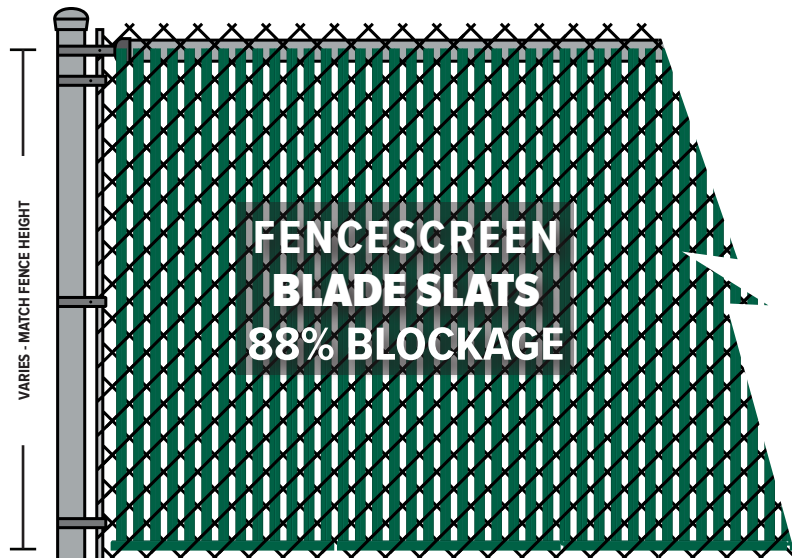

**ELEVATION VIEW:**

**FENCESCREEN  
BLADE SLATS  
88% BLOCKAGE**

**Fence Coverage**  
1 package (82 slats) covers 10 linear feet.

**Rigid Construction**  
Engineered for privacy & flat uniform appearance.

**Bottom Locking Slat**  
Bottom locking rail secures slats to fence, preventing damage from adverse weather.

**CLOSE UP VIEW:**

**NOTE:** Slats are 3/2" shorter than actual fence height

**AVAILABLE COLORS:**

**FENCE SLATS MATERIAL SPECIFICATIONS**

**MATERIAL COMPOSITION:** HIGH DENSITY POLYETHYLENE (HDPE)

PROPERTIES	RESULTS
Melt Index	0.6
Density	0.657
Minimum Temp.	-76° F
Maximum Temp.	250° F
Tensile Strength	1,700 psi
Slat Width	1 1/8"
Fits Mesh Size	2", 2 1/4", or 2 3/4"
Standard Heights	4, 5, 6, and 8 feet
Fits Wire Gauge	9, 11, or 11 1/2
Slats Per Box	82