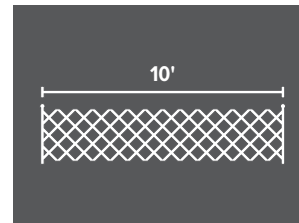

**ELEVATION VIEW:**

**FENCESCREEN  
BLADE SLATS  
88% BLOCKAGE**

**Fence Coverage**  
1 package (82 slats) covers 10 linear feet.

**Rigid Construction**  
Engineered for privacy & flat uniform appearance.

**Bottom Locking Slat**  
Bottom locking rail secures slats to fence, preventing damage from adverse weather.

**CLOSE UP VIEW:**

**NOTE:** Slats are 3/2" shorter than actual fence height

**AVAILABLE COLORS:**

**FENCE SLATS MATERIAL SPECIFICATIONS**

**MATERIAL COMPOSITION:** HIGH DENSITY POLYETHYLENE (HDPE)

PROPERTIES	RESULTS
Melt Index	0.6
Density	0.657
Minimum Temp.	-76° F
Maximum Temp.	250° F
Tensile Strength	1,700 psi
Slat Width	1 1/8"
Fits Mesh Size	2", 2 1/4", or 2 3/4"
Standard Heights	4, 5, 6, and 8 feet
Fits Wire Gauge	9, 11, or 11 1/2
Slats Per Box	82