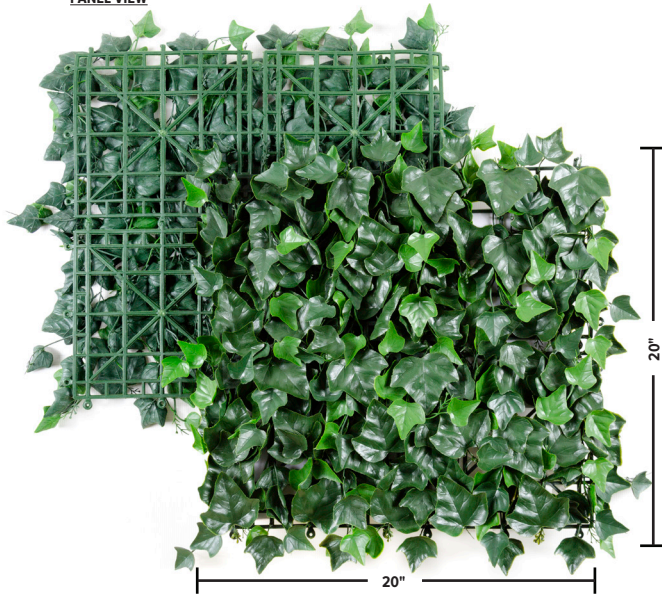

PANEL VIEW

DETAIL VIEWS

FRONT - REALLEAF® MAT CLOSEUP

### FENCESCREEN MATERIAL SPECIFICATIONS

**MATERIAL COMPOSITION:** LOW DENSITY POLYETHYLENE (LDPE)

PROPERTIES	RESULTS
Density	.957
Minimum Temp.	-76° F
Maximum Temp.	250° F
Panel Size	20" x 20"
Panels Per Box	12
Average Coverage Per Box	33 square feet
Shade Percentage	85%
Backing Thickness	1/8"
Mat Thickness	2"