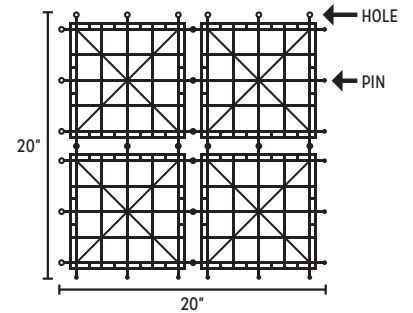

HEDGE MAT

Artificial Ivy Mat

85%
BLOCKAGE

Easily Cut to Fit

Snap & Lock

Eco Friendly

MATERIAL SPECIFICATIONS

Density	.957
Minimum Temp.	-76° F
Maximum Temp.	250° F
Panel Size	20" x 20"
Panels Per Box	12
Average Coverage Per Box	33 square feet
Shade Percentage	85%
Backing Thickness	1/8"

Profile

Backing Grid

MATERIAL COMPOSITION

NatraHedge Ivy Mat is made from low density polyethelene (LDPE).

PACKAGE CONTENTS

(12ct.) 20" x 20" Ivy Mat
(40ct.) 7" Green Fence Fasteners

FIRE & UV RATED

CUT TO SIZE