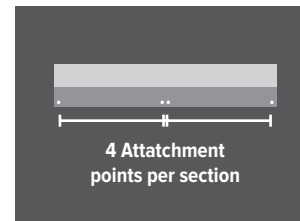

DURABLE CONSTRUCTION

Thick walls and HDPE construction increase durability & product lifespan.

SECURE LOCKING w/ FASTENERS

Four attachment points on each section provides security.

AVAILABLE COLORS:

SAFETY YELLOW

1900 SERIES

YELLOW CHAIN-LINK FENCE TOPPER