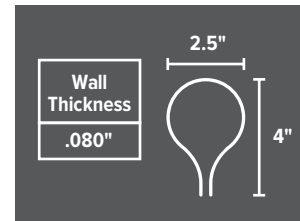

ELEVATION VIEW

FENCE COVERAGE

Package (10 sections) covers 50 linear feet.

• INTEGRATED ATTACHMENT POINTS

FENCESCREEN MATERIAL SPECIFICATIONS

MATERIAL COMPOSITION: HDPE POLYETHYLENE

PROPERTIES	RESULTS
Melt Index	.080
Density	.957
Minimum Temp.	-76° F
Maximum Temp.	238° F
Topper Width	2.5"
Topper Length	5'
Coverage Per Box	50 linear feet