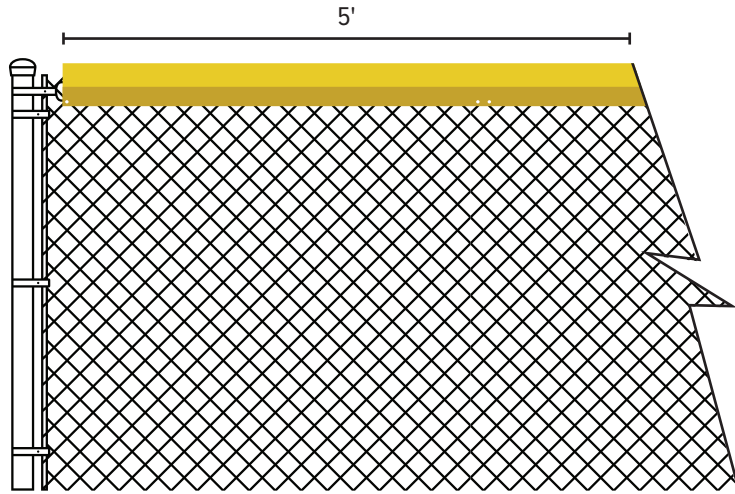

ELEVATION VIEW

FENCE COVERAGE

Package (10 sections) covers 50 linear feet.

• INTEGRATED ATTACHMENT POINTS

FENCESCREEN MATERIAL SPECIFICATIONS

MATERIAL COMPOSITION: HDPE POLYETHYLENE

PROPERTIES	RESULTS
Melt Index	.080
Density	.957
Minimum Temp.	-76° F
Maximum Temp.	238° F
Topper Width	2.5"
Topper Length	5'
Coverage Per Box	50 linear feet

DURABLE CONSTRUCTION

Thick walls and HDPE construction increase durability & product lifespan.

SECURE LOCKING w/ FASTENERS

Four attachment points on each section provides security.

AVAILABLE COLORS:

SAFETY YELLOW