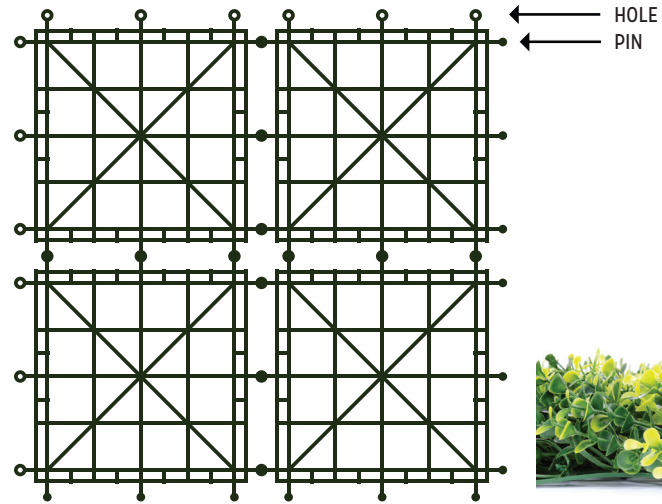

PANEL VIEW

DETAIL VIEWS

FRONT - REALLEAF® MAT CLOSEUP

BACK - GRID BACKING SYSTEM - 4 PANELS CONNECTED

MAT PROFILE

FENCESCREEN MATERIAL SPECIFICATIONS

MATERIAL COMPOSITION: LOW DENSITY POLYETHYLENE (LDPE)

PROPERTIES	RESULTS
Density	.957
Minimum Temp.	-76° F
Maximum Temp.	250° F
Panel Size	20" x 20"
Panels Per Box	12
Average Coverage Per Box	33 square feet
Shade Percentage	90%
Backing Thickness	1/8"
Mat Thickness	2"

**1200
SERIES**

NatraHedge®
ARTIFICIAL MYRTLE MAT

fenceScreen

DRAWING # 1200-MYRTLE

888-313-6313
WWW.FENCESCREEN.COM