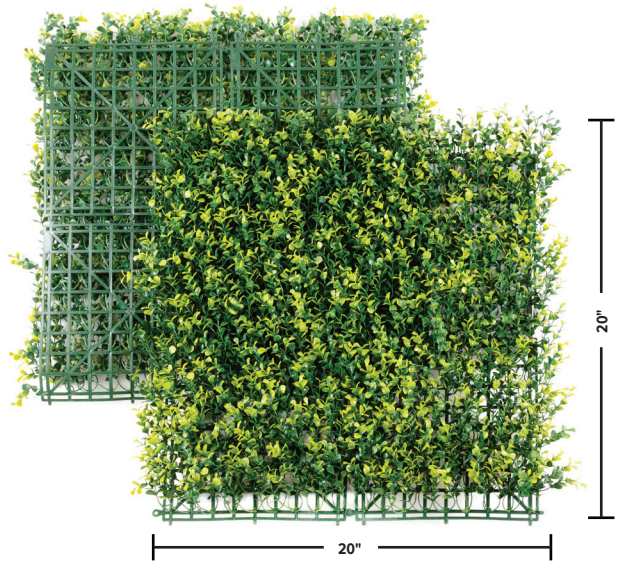

PANEL VIEW

DETAIL VIEWS

FRONT - REALLEAF® MAT CLOSEUP

BACK - GRID BACKING SYSTEM - 4 PANELS CONNECTED

MAT PROFILE

FENCESCREEN MATERIAL SPECIFICATIONS

MATERIAL COMPOSITION: LOW DENSITY POLYETHYLENE (LDPE)

PROPERTIES	RESULTS
Density	.957
Minimum Temp.	-76° F
Maximum Temp.	250° F
Panel Size	20" x 20"
Panels Per Box	12
Average Coverage Per Box	33 square feet
Shade Percentage	90%
Backing Thickness	1/8"
Mat Thickness	2"

**1200
SERIES**

NatraHedge®
ARTIFICIAL MYRTLE MAT

fenceScreen

DRAWING # 1200-MYRTLE

888-313-6313
WWW.FENCESCREEN.COM