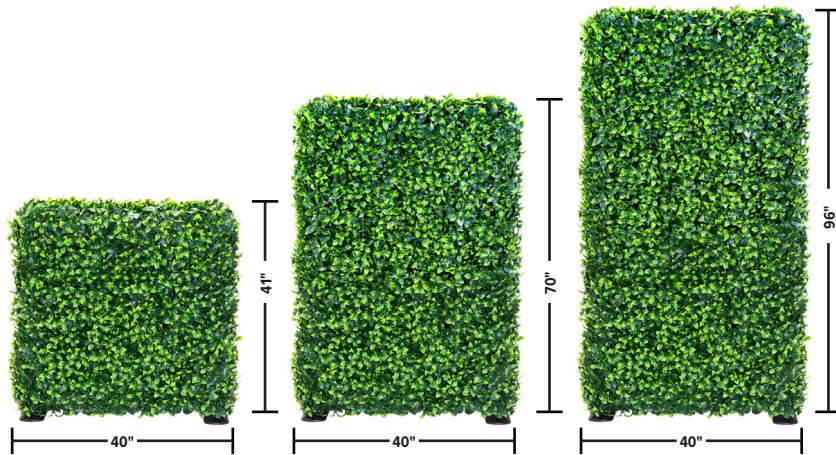

**PRODUCT VIEW**

NOTE: LIGUSTRUM FICUS HEDGE SHOWN

**DETAIL VIEWS**

**BOXWOOD**

**LIGUSTRUM**

**QUICK AND SIMPLE ASSEMBLY INSTRUCTIONS INCLUDED**

- UV Treated Outdoor NatraHedge® Foliage
- No Rust Aluminum Hedge Frame
- Quick Connect Hedge Assembly
- Indoor/Outdoor Applications

<b>UV RESISTANT FOR OUTDOOR USE</b>	<b>MAINTENANCE FREE PRODUCT</b>

**HEDGE MATERIAL SPECIFICATIONS**

**MATERIAL COMPOSITION:** LOW DENSITY POLYETHYLENE (LDPE)

PROPERTIES	RESULTS
Density	0.957
Minimum Temp.	-76° F
Maximum Temp.	250° F
Shade Percentage	90%
Backing Thickness	1/8"
Mat Thickness	4"