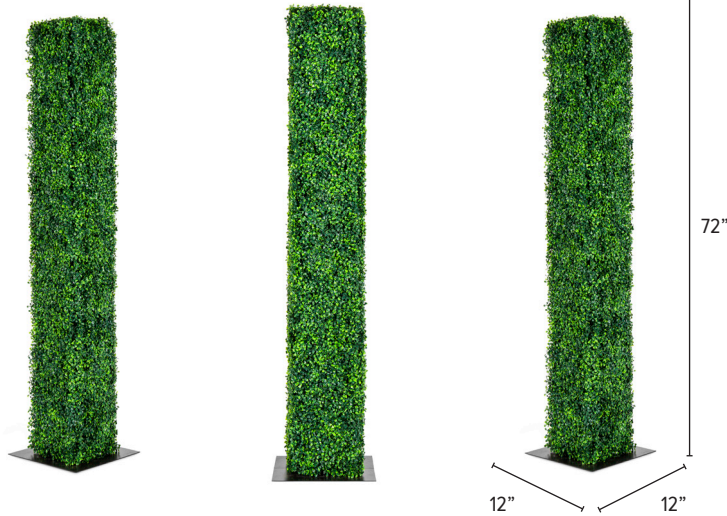

PRODUCT VIEW

DETAIL VIEWS

QUICK AND SIMPLE ASSEMBLY INSTRUCTIONS INCLUDED

- UV Treated Outdoor NatraHedge® Foliage
- No Rust Aluminum Hedge Frame
- Quick, Minimal Assembly Required
- Indoor/Outdoor Applications

UV RESISTANT FOR OUTDOOR USE	MAINTENANCE FREE PRODUCT

HEDGE MATERIAL SPECIFICATIONS

MATERIAL COMPOSITION: LOW DENSITY POLYETHYLENE (LDPE)

PROPERTIES	RESULTS
Density	0.957
Minimum Temp.	-76° F
Maximum Temp.	250° F
Shade Percentage	100%
Base Plate Size	15" x 15"