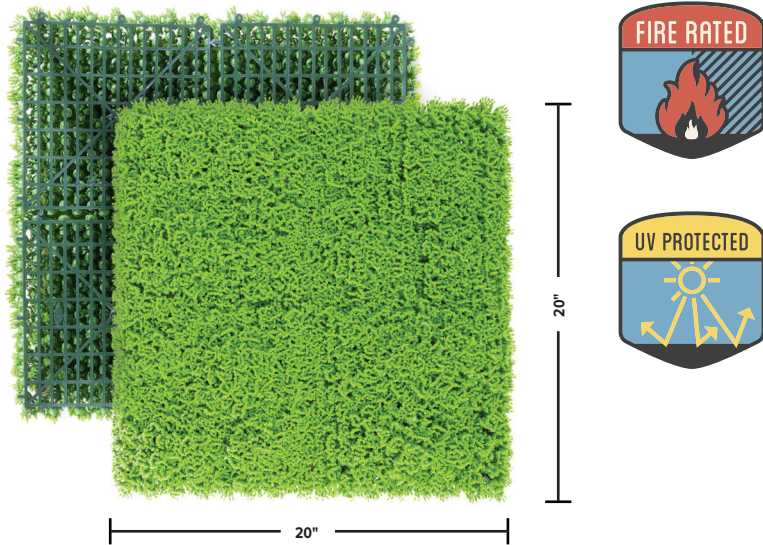

PANEL VIEW

DETAIL VIEWS

FRONT - REALLEAF® MAT CLOSEUP
GRAFFITI DETERRENT TEXTURED SURFACE

BACK - GRID BACKING SYSTEM - 4 PANELS CONNECTED

MAT PROFILE

FENCESCREEN MATERIAL SPECIFICATIONS

MATERIAL COMPOSITION: LOW DENSITY POLYETHYLENE (LDPE)

PROPERTIES	RESULTS
Density	.957
Minimum Temp.	-76° F
Maximum Temp.	250° F
Panel Size	20" x 20"
Panels Per Box	12
Average Coverage Per Box	33 square feet
Shade Percentage	95%
Backing Thickness	1/8"
Mat Thickness	1 3/4"