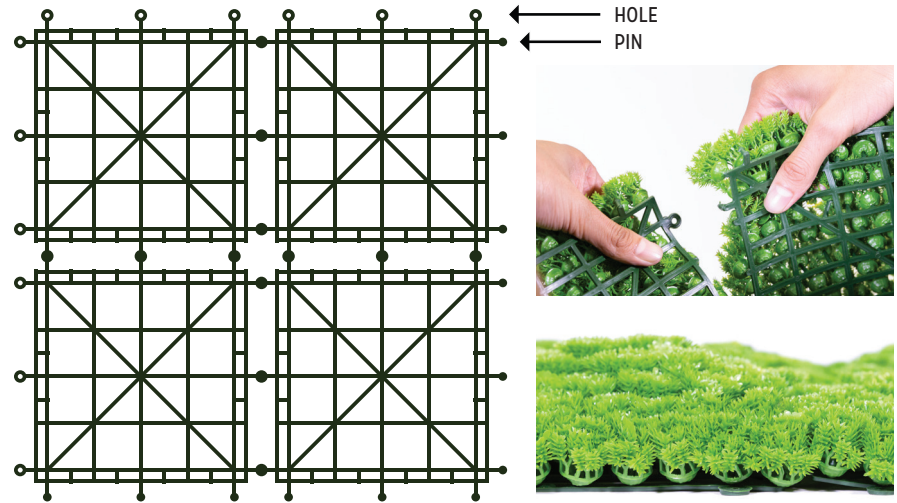

PANEL VIEW

DETAIL VIEWS

FRONT - REALLEAF® MAT CLOSEUP
GRAFFITI DETERRENT TEXTURED SURFACE

BACK - GRID BACKING SYSTEM - 4 PANELS CONNECTED

MAT PROFILE

FENCESCREEN MATERIAL SPECIFICATIONS

MATERIAL COMPOSITION: LOW DENSITY POLYETHYLENE (LDPE)

PROPERTIES	RESULTS
Density	.957
Minimum Temp.	-76° F
Maximum Temp.	250° F
Panel Size	20" x 20"
Panels Per Box	12
Average Coverage Per Box	33 square feet
Shade Percentage	95%
Backing Thickness	1/8"
Mat Thickness	1 3/4"