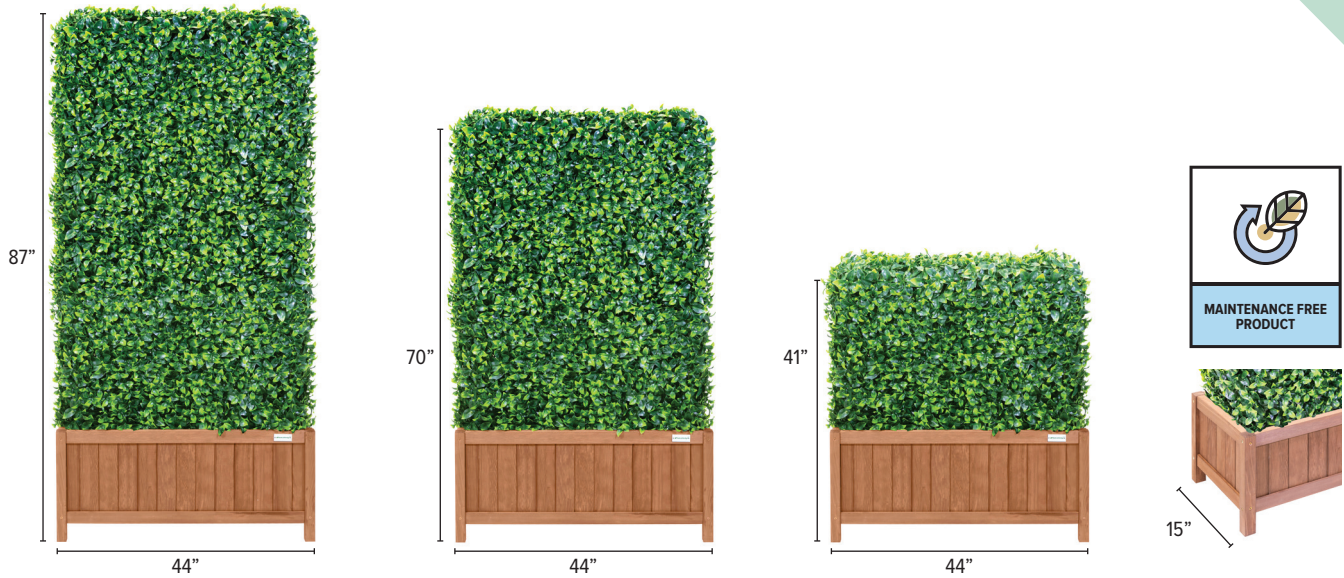

LIGUSTRUM FICUS HEDGE AND PLANTER BOX

15" Hampton Classic Planter Box

100%  
BLOCKAGE

**MATERIAL SPECIFICATIONS**

Density	.957
Minimum Temp.	-76° F
Maximum Temp.	250° F
Shade Percentage	100%

Ligustrum Ficus Detail

**MATERIAL COMPOSITION**

NatraHedge® Ligustrum Ficus Hedge is made from low density polyethylene (LDPE) and polyester.

The planter base is made from solid canadian hemlock with a cedar finish and the internal hedge frame is made from aluminum.